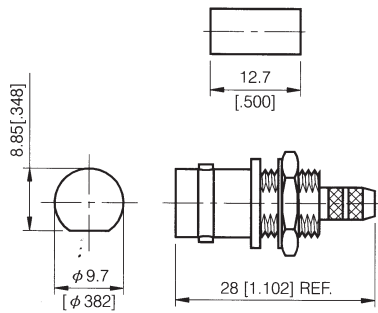

BNC Series

BULKHEAD MOUNT FOR FLEXIBLE CABLE

BULKHEAD JACK RECEPTACLE-REAR MOUNT

PART NUMBER	CABLE
701630-001BNC	RG-58
701630-002BNC	RG-316, RG-188

BULKHEAD JACK RECEPTACLE-FRONT MOUNT

PART NUMBER	CABLE
701600-001BNC	RG-58

RECOMMENDED
MOUNTING HOLE