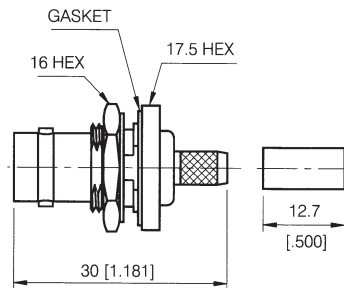

BNC Series

BULKHEAD MOUNT FOR FLEXIBLE CABLE

BULKHEAD JACK RECEPTACLE-REAR MOUNT

PART NUMBER	CABLE
701630-001BNC	RG-58
701630-002BNC	RG-316, RG-188

BULKHEAD JACK RECEPTACLE-FRONT MOUNT

PART NUMBER	CABLE
701600-001BNC	RG-58

RECOMMENDED
MOUNTING HOLE