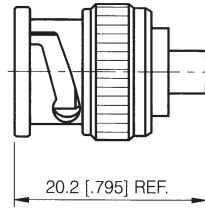

## DIRECT SOLDER FOR SEMI-RIGID CABLE

---

**STRAIGHT CABLE PLUG**

**PART NUMBER**

**705950-101BNC**

**CABLE**

**.141 DIA. S/R**