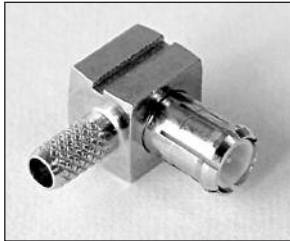

MCX Series

CRIMP ATTACHMENTS FOR FLEXIBLE CABLE

STRAIGHT CRIMP PLUG

PART NUMBER	CABLE
701958-316MCX	RG-316, RG-188
701958-316DSMCX	RG-316 (DOUBLE SHIELDED)
701958-179MCX	RG-179
701958-179DSMCX	RG-179 (DOUBLE SHIELDED)
701958-178MCX	RG-178, RG-196

RIGHT ANGLE CRIMP PLUG

PART NUMBER	CABLE
701955-316MCX	RG-316, RG-188
701955-316DSMCX	RG-316 (DOUBLE SHIELDED)
701955-179MCX	RG-179
701955-179DSMCX	RG-179 (DOUBLE SHIELDED)
701955-178MCX	RG-178, RG-196

STRAIGHT CRIMP JACK

PART NUMBER	CABLE
701959-316MCX	RG-316, RG-188
701959-316DSMCX	RG-316 (DOUBLE SHIELDED)
701959-179MCX	RG-179
701959-179DSMCX	RG-179 (DOUBLE SHIELDED)
701959-178MCX	RG-178, RG-196