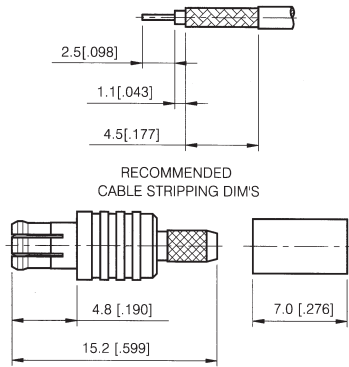

MCX Series

CRIMP ATTACHMENTS FOR FLEXIBLE CABLE

STRAIGHT CRIMP PLUG

PART NUMBER	CABLE
701958-316MCX	RG-316, RG-188
701958-316DSMCX	RG-316 (DOUBLE SHIELDED)
701958-179MCX	RG-179
701958-179DSMCX	RG-179 (DOUBLE SHIELDED)
701958-178MCX	RG-178, RG-196

RIGHT ANGLE CRIMP PLUG

PART NUMBER	CABLE
701955-316MCX	RG-316, RG-188
701955-316DSMCX	RG-316 (DOUBLE SHIELDED)
701955-179MCX	RG-179
701955-179DSMCX	RG-179 (DOUBLE SHIELDED)
701955-178MCX	RG-178, RG-196

STRAIGHT CRIMP JACK

PART NUMBER	CABLE
701959-316MCX	RG-316, RG-188
701959-316DSMCX	RG-316 (DOUBLE SHIELDED)
701959-179MCX	RG-179
701959-179DSMCX	RG-179 (DOUBLE SHIELDED)
701959-178MCX	RG-178, RG-196