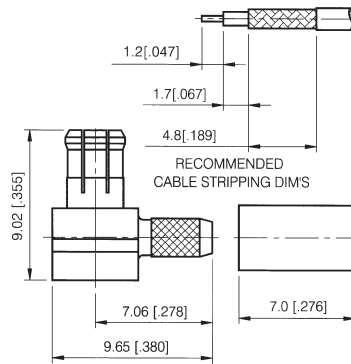

MCX Series

CRIMP ATTACHMENTS FOR FLEXIBLE CABLE

STRAIGHT CRIMP PLUG

PART NUMBER	CABLE
701958-316MCX	RG-316, RG-188
701958-316DSMCX	RG-316 (DOUBLE SHIELDED)
701958-179MCX	RG-179
701958-179DSMCX	RG-179 (DOUBLE SHIELDED)
701958-178MCX	RG-178, RG-196

RIGHT ANGLE CRIMP PLUG

PART NUMBER	CABLE
701955-316MCX	RG-316, RG-188
701955-316DSMCX	RG-316 (DOUBLE SHIELDED)
701955-179MCX	RG-179
701955-179DSMCX	RG-179 (DOUBLE SHIELDED)
701955-178MCX	RG-178, RG-196

STRAIGHT CRIMP JACK

PART NUMBER	CABLE
701959-316MCX	RG-316, RG-188
701959-316DSMCX	RG-316 (DOUBLE SHIELDED)
701959-179MCX	RG-179
701959-179DSMCX	RG-179 (DOUBLE SHIELDED)
701959-178MCX	RG-178, RG-196