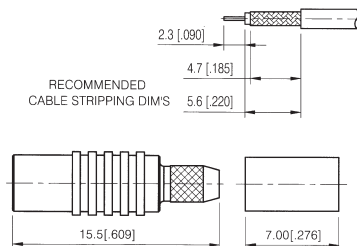

MCX Series

CRIMP ATTACHMENTS FOR FLEXIBLE CABLE

STRAIGHT CRIMP PLUG

PART NUMBER	CABLE
701958-316MCX	RG-316, RG-188
701958-316DSMCX	RG-316 (DOUBLE SHIELDED)
701958-179MCX	RG-179
701958-179DSMCX	RG-179 (DOUBLE SHIELDED)
701958-178MCX	RG-178, RG-196

RIGHT ANGLE CRIMP PLUG

PART NUMBER	CABLE
701955-316MCX	RG-316, RG-188
701955-316DSMCX	RG-316 (DOUBLE SHIELDED)
701955-179MCX	RG-179
701955-179DSMCX	RG-179 (DOUBLE SHIELDED)
701955-178MCX	RG-178, RG-196

STRAIGHT CRIMP JACK

PART NUMBER	CABLE
701959-316MCX	RG-316, RG-188
701959-316DSMCX	RG-316 (DOUBLE SHIELDED)
701959-179MCX	RG-179
701959-179DSMCX	RG-179 (DOUBLE SHIELDED)
701959-178MCX	RG-178, RG-196