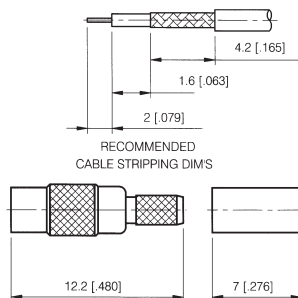

MMCX Series

CRIMP ATTACHMENTS FOR FLEXIBLE CABLE

STRAIGHT CRIMP PLUG

PART NUMBER	CABLE
704000-316MMCX	RG-316, RG-188
704000-316RDMMCX	RG-316 (DOUBLE SHIELDED)
704000-178MMCX	RG-178, RG-196
704000-178RDMMCX	RG-178 (DOUBLE SHIELDED)

RIGHT ANGLE CRIMP PLUG

PART NUMBER	CABLE
704001-316MMCX	RG-316, RG-188
704001-316RDMMCX	RG-316 (DOUBLE SHIELDED)
704001-178MMCX	RG-178, RG-196
704001-178RDMMCX	RG-178 (DOUBLE SHIELDED)

STRAIGHT CRIMP JACK

PART NUMBER	CABLE
704002-316MMCX	RG-316, RG-188
704002-316RDMMCX	RG-316 (DOUBLE SHIELDED)
704002-178MMCX	RG-178, RG-196
704002-178RDMMCX	RG-178 (DOUBLE SHIELDED)