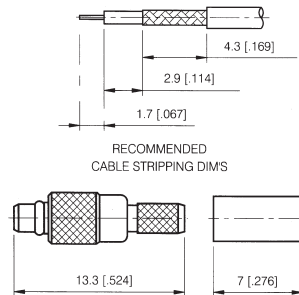

MMCX Series

CRIMP ATTACHMENTS FOR FLEXIBLE CABLE

STRAIGHT CRIMP PLUG

PART NUMBER	CABLE
704000-316MMCX	RG-316, RG-188
704000-316RDMMCX	RG-316 (DOUBLE SHIELDED)
704000-178MMCX	RG-178, RG-196
704000-178RDMMCX	RG-178 (DOUBLE SHIELDED)

RIGHT ANGLE CRIMP PLUG

PART NUMBER	CABLE
704001-316MMCX	RG-316, RG-188
704001-316RDMMCX	RG-316 (DOUBLE SHIELDED)
704001-178MMCX	RG-178, RG-196
704001-178RDMMCX	RG-178 (DOUBLE SHIELDED)

STRAIGHT CRIMP JACK

PART NUMBER	CABLE
704002-316MMCX	RG-316, RG-188
704002-316RDMMCX	RG-316 (DOUBLE SHIELDED)
704002-178MMCX	RG-178, RG-196
704002-178RDMMCX	RG-178 (DOUBLE SHIELDED)