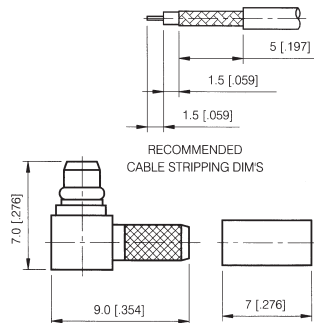

MMCX Series

CRIMP ATTACHMENTS FOR FLEXIBLE CABLE

STRAIGHT CRIMP PLUG

PART NUMBER	CABLE
704000-316MMCX	RG-316, RG-188
704000-316RDMMCX	RG-316 (DOUBLE SHIELDED)
704000-178MMCX	RG-178, RG-196
704000-178RDMMCX	RG-178 (DOUBLE SHIELDED)

RIGHT ANGLE CRIMP PLUG

PART NUMBER	CABLE
704001-316MMCX	RG-316, RG-188
704001-316RDMMCX	RG-316 (DOUBLE SHIELDED)
704001-178MMCX	RG-178, RG-196
704001-178RDMMCX	RG-178 (DOUBLE SHIELDED)

STRAIGHT CRIMP JACK

PART NUMBER	CABLE
704002-316MMCX	RG-316, RG-188
704002-316RDMMCX	RG-316 (DOUBLE SHIELDED)
704002-178MMCX	RG-178, RG-196
704002-178RDMMCX	RG-178 (DOUBLE SHIELDED)