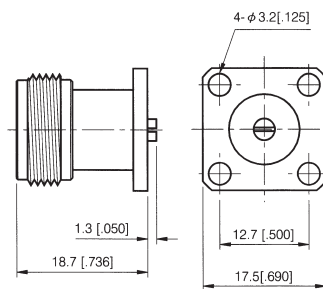

N Series

PANEL MOUNT RECEPTACLES

**PANEL MOUNT PLUG RECEPTACLE-
4 HOLE SQUARE FLANGE**
PART NUMBER 701292N

**PANEL MOUNT JACK RECEPTACLE-
4 HOLE SQUARE FLANGE**
PART NUMBER 701293N

**PANEL MOUNT JACK RECEPTACLE-
4 HOLE SQUARE FLANGE**
PART NUMBER 701294N

**PANEL MOUNT JACK RECEPTACLE-
4 HOLE SQUARE FLANGE**
PART NUMBER 701295N