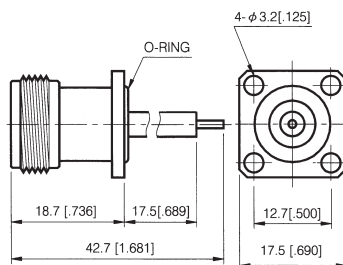

N Series

PANEL MOUNT RECEPTACLES

**PANEL MOUNT PLUG RECEPTACLE-
4 HOLE SQUARE FLANGE**
PART NUMBER 701292N

**PANEL MOUNT JACK RECEPTACLE-
4 HOLE SQUARE FLANGE**
PART NUMBER 701293N

**PANEL MOUNT JACK RECEPTACLE-
4 HOLE SQUARE FLANGE**
PART NUMBER 701294N

**PANEL MOUNT JACK RECEPTACLE-
4 HOLE SQUARE FLANGE**
PART NUMBER 701295N