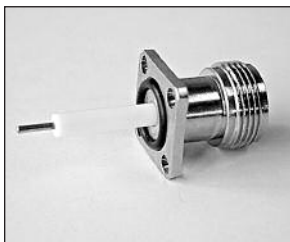

N Series

PANEL MOUNT RECEPTACLES

**PANEL MOUNT PLUG RECEPTACLE-
4 HOLE SQUARE FLANGE**
PART NUMBER 701292N

**PANEL MOUNT JACK RECEPTACLE-
4 HOLE SQUARE FLANGE**
PART NUMBER 701293N

**PANEL MOUNT JACK RECEPTACLE-
4 HOLE SQUARE FLANGE**
PART NUMBER 701294N

**PANEL MOUNT JACK RECEPTACLE-
4 HOLE SQUARE FLANGE**
PART NUMBER 701295N