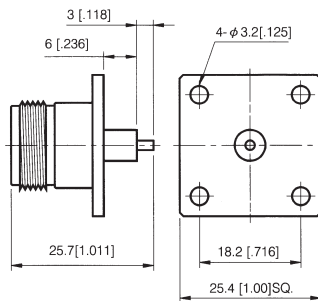

N Series

PANEL MOUNT RECEPTACLES

**PANEL MOUNT PLUG RECEPTACLE-
4 HOLE SQUARE FLANGE**
PART NUMBER 701292N

**PANEL MOUNT JACK RECEPTACLE-
4 HOLE SQUARE FLANGE**
PART NUMBER 701293N

**PANEL MOUNT JACK RECEPTACLE-
4 HOLE SQUARE FLANGE**
PART NUMBER 701294N

**PANEL MOUNT JACK RECEPTACLE-
4 HOLE SQUARE FLANGE**
PART NUMBER 701295N