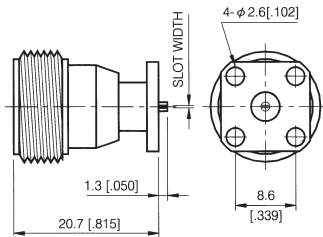

N Series

PANEL MOUNT RECEPTACLES

**PANEL MOUNT PLUG RECEPTACLE-
4 HOLE SQUARE FLANGE**
PART NUMBER 701292N

**PANEL MOUNT JACK RECEPTACLE-
4 HOLE SQUARE FLANGE**
PART NUMBER 701293N

**PANEL MOUNT JACK RECEPTACLE-
4 HOLE SQUARE FLANGE**
PART NUMBER 701294N

**PANEL MOUNT JACK RECEPTACLE-
4 HOLE SQUARE FLANGE**
PART NUMBER 701295N