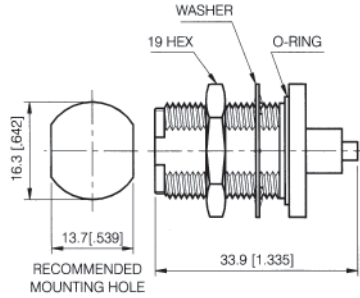

### BULKHEAD CABLE JACK

PART NUMBER	CABLE
705934-102N	.141 DIA. S/R
705935-101N	.086 DIA. S/R

### PANEL CABLE JACK

PART NUMBER	CABLE
701290N	.141 DIA. S/R
701291N	.086 DIA. S/R

### BULKHEAD CABLE JACK

PART NUMBER	CABLE
708938-402N	.141 DIA S/R
708938-405N	.086 DIA S/R

### BULKHEAD CABLE JACK

PART NUMBER	CABLE
708938-401N	.250 DIA S/R