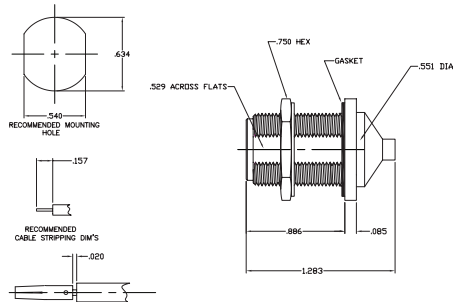

### BULKHEAD CABLE JACK

PART NUMBER	CABLE
705934-102N	.141 DIA. S/R
705935-101N	.086 DIA. S/R

### PANEL CABLE JACK

PART NUMBER	CABLE
701290N	.141 DIA. S/R
701291N	.086 DIA. S/R

### BULKHEAD CABLE JACK

PART NUMBER	CABLE
708938-402N	.141 DIA S/R
708938-405N	.086 DIA S/R

### BULKHEAD CABLE JACK

PART NUMBER	CABLE
708938-401N	.250 DIA S/R