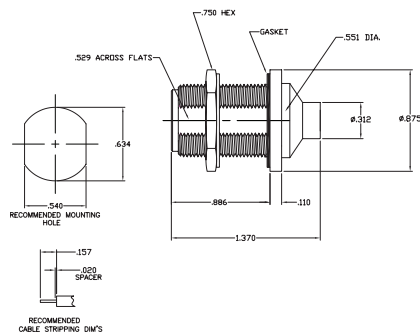

### BULKHEAD CABLE JACK

PART NUMBER	CABLE
705934-102N	.141 DIA. S/R
705935-101N	.086 DIA. S/R

### PANEL CABLE JACK

PART NUMBER	CABLE
701290N	.141 DIA. S/R
701291N	.086 DIA. S/R

### BULKHEAD CABLE JACK

PART NUMBER	CABLE
708938-402N	.141 DIA S/R
708938-405N	.086 DIA S/R

### BULKHEAD CABLE JACK

PART NUMBER	CABLE
708938-401N	.250 DIA S/R