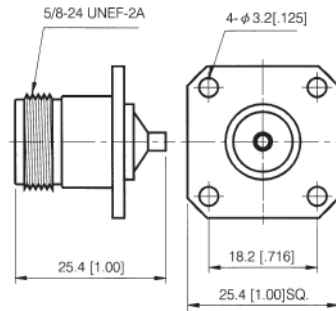

### BULKHEAD CABLE JACK

PART NUMBER	CABLE
705934-102N	.141 DIA. S/R
705935-101N	.086 DIA. S/R

### PANEL CABLE JACK

PART NUMBER	CABLE
701290N	.141 DIA. S/R
701291N	.086 DIA. S/R

### BULKHEAD CABLE JACK

PART NUMBER	CABLE
708938-402N	.141 DIA S/R
708938-405N	.086 DIA S/R

### BULKHEAD CABLE JACK

PART NUMBER	CABLE
708938-401N	.250 DIA S/R