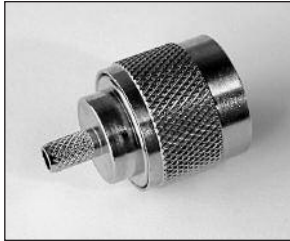

N Series

CRIMP ATTACHMENTS FOR FLEXIBLE CABLE

STRAIGHT CRIMP PLUG

PART NUMBER

701104-001N

CABLE

RG-58, RG-141

RIGHT ANGLE CRIMP PLUG

PART NUMBER

701200N

701201N

CABLE

RG-58, RG-141

RG-316, RG-188