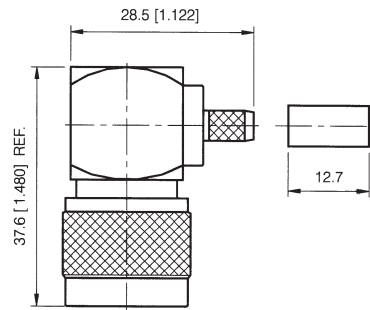

N Series

CRIMP ATTACHMENTS FOR FLEXIBLE CABLE

STRAIGHT CRIMP PLUG

PART NUMBER

701104-001N

CABLE

RG-58, RG-141

RIGHT ANGLE CRIMP PLUG

PART NUMBER

701200N

701201N

CABLE

RG-58, RG-141

RG-316, RG-188