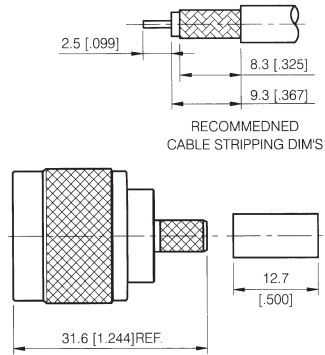

N Series

CRIMP ATTACHMENTS FOR FLEXIBLE CABLE

STRAIGHT CRIMP PLUG

PART NUMBER

701104-001N

CABLE

RG-58, RG-141

RIGHT ANGLE CRIMP PLUG

PART NUMBER

701200N

701201N

CABLE

RG-58, RG-141

RG-316, RG-188