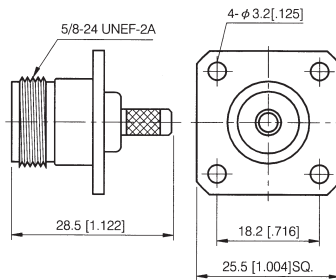

N Series

CRIMP ATTACHMENTS FOR FLEXIBLE CABLE

BULKHEAD CRIMP JACK

PART NUMBER	CABLE
701260N	RG-58, RG-141
701261N	RG-55, RG-142

PANEL MOUNT CRIMP JACK

PART NUMBER	CABLE
701280N	RG-58, RG-141
701281N	RG-55, RG-142