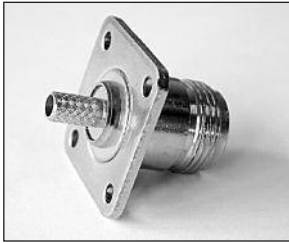

N Series

CRIMP ATTACHMENTS FOR FLEXIBLE CABLE

BULKHEAD CRIMP JACK

PART NUMBER	CABLE
701260N	RG-58, RG-141
701261N	RG-55, RG-142

PANEL MOUNT CRIMP JACK

PART NUMBER	CABLE
701280N	RG-58, RG-141
701281N	RG-55, RG-142