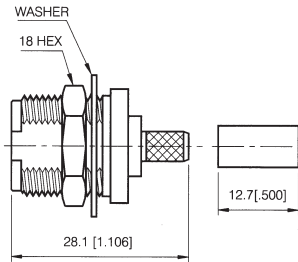

N Series

CRIMP ATTACHMENTS FOR FLEXIBLE CABLE

BULKHEAD CRIMP JACK

PART NUMBER	CABLE
701260N	RG-58, RG-141
701261N	RG-55, RG-142

PANEL MOUNT CRIMP JACK

PART NUMBER	CABLE
701280N	RG-58, RG-141
701281N	RG-55, RG-142