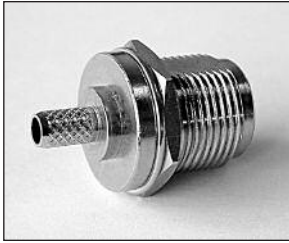

N Series

CRIMP ATTACHMENTS FOR FLEXIBLE CABLE

BULKHEAD CRIMP JACK

PART NUMBER	CABLE
701260N	RG-58, RG-141
701261N	RG-55, RG-142

PANEL MOUNT CRIMP JACK

PART NUMBER	CABLE
701280N	RG-58, RG-141
701281N	RG-55, RG-142