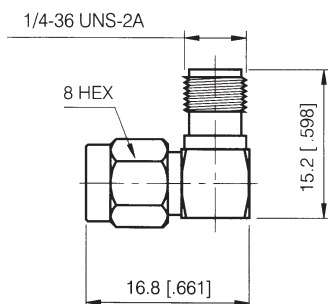

SMA Series

RIGHT ANGLE ADAPTOR

PLUG TO PLUG-RIGHT ANGLE
PART NUMBER 705717-002SMA

PLUG TO JACK-RIGHT ANGLE
PART NUMBER 705717-001SMA