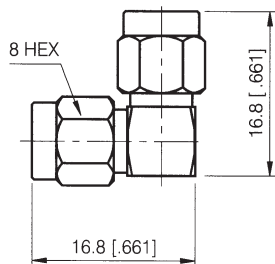

SMA Series

RIGHT ANGLE ADAPTOR

PLUG TO PLUG-RIGHT ANGLE
PART NUMBER 705717-002SMA

PLUG TO JACK-RIGHT ANGLE
PART NUMBER 705717-001SMA