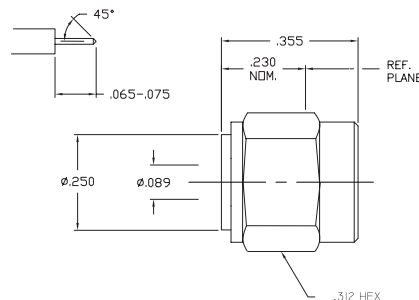

SMA Series

DIRECT SOLDER FOR SEMI-RIGID CABLE -STAINLESS STEEL VERSIONS

STRAIGHT CABLE PLUG

PART NUMBER	CONTACT	CABLE
705522-101	CAPTIVE	.086 S/R
705522-601	NON-CAPTIVE	.086 S/R

BODY: GOLD PLATE
COUPLING NUT: PASSIVATED

STRAIGHT CABLE PLUG - ANTI-TORQUE

PART NUMBER	CONTACT	CABLE
705522-301	CAPTIVE	.086 S/R
705522-302	NON-CAPTIVE	.086 S/R

BODY: GOLD PLATE
COUPLING NUT: PASSIVATED

HIGH FREQUENCY (40GHz)

STRAIGHT CABLE PLUG- ANTI -TORQUE

PART NUMBER	CONTACT	CABLE
705522-303	NON-CAPTIVE	.086 S/R

BODY: GOLD PLATE
COUPLING NUT: PASSIVATED

HIGH FREQUENCY (40GHz)

STRAIGHT CABLE PLUG

PART NUMBER	CONTACT	CABLE
705522-304	NON-CAPTIVE	.086 S/R

BODY: GOLD PLATE
COUPLING NUT: PASSIVATED

STRAIGHT CABLE PLUG - COMPRESSION CRIMP

PART NUMBER	CONTACT	CABLE
705522-909	CAPTIVE	.086 S/R

BODY & COUPLING NUT: PASSIVATED