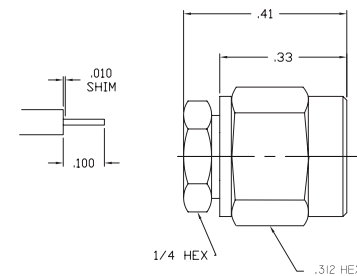

SMA Series

DIRECT SOLDER FOR SEMI-RIGID CABLE -STAINLESS STEEL VERSIONS

STRAIGHT CABLE PLUG

PART NUMBER	CONTACT	CABLE
705522-101	CAPTIVE	.086 S/R
705522-601	NON-CAPTIVE	.086 S/R

BODY: GOLD PLATE
COUPLING NUT: PASSIVATED

STRAIGHT CABLE PLUG - ANTI-TORQUE

PART NUMBER	CONTACT	CABLE
705522-301	CAPTIVE	.086 S/R
705522-302	NON-CAPTIVE	.086 S/R

BODY: GOLD PLATE
COUPLING NUT: PASSIVATED

HIGH FREQUENCY (40GHz)

STRAIGHT CABLE PLUG- ANTI -TORQUE

PART NUMBER	CONTACT	CABLE
705522-303	NON-CAPTIVE	.086 S/R

BODY: GOLD PLATE
COUPLING NUT: PASSIVATED

HIGH FREQUENCY (40GHz)

STRAIGHT CABLE PLUG

PART NUMBER	CONTACT	CABLE
705522-304	NON-CAPTIVE	.086 S/R

BODY: GOLD PLATE
COUPLING NUT: PASSIVATED

STRAIGHT CABLE PLUG - COMPRESSION CRIMP

PART NUMBER	CONTACT	CABLE
705522-909	CAPTIVE	.086 S/R

BODY & COUPLING NUT: PASSIVATED