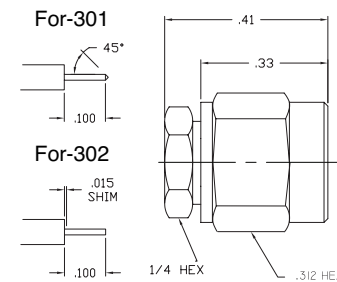

SMA Series

DIRECT SOLDER FOR SEMI-RIGID CABLE -STAINLESS STEEL VERSIONS

STRAIGHT CABLE PLUG

PART NUMBER	CONTACT	CABLE
705522-101	CAPTIVE	.086 S/R
705522-601	NON-CAPTIVE	.086 S/R

BODY: GOLD PLATE
COUPLING NUT: PASSIVATED

STRAIGHT CABLE PLUG - ANTI-TORQUE

PART NUMBER	CONTACT	CABLE
705522-301	CAPTIVE	.086 S/R
705522-302	NON-CAPTIVE	.086 S/R

BODY: GOLD PLATE
COUPLING NUT: PASSIVATED

HIGH FREQUENCY (40GHz)

STRAIGHT CABLE PLUG- ANTI -TORQUE

PART NUMBER	CONTACT	CABLE
705522-303	NON-CAPTIVE	.086 S/R

BODY: GOLD PLATE
COUPLING NUT: PASSIVATED

HIGH FREQUENCY (40GHz)

STRAIGHT CABLE PLUG

PART NUMBER	CONTACT	CABLE
705522-304	NON-CAPTIVE	.086 S/R

BODY: GOLD PLATE
COUPLING NUT: PASSIVATED

STRAIGHT CABLE PLUG - COMPRESSION CRIMP

PART NUMBER	CONTACT	CABLE
705522-909	CAPTIVE	.086 S/R

BODY & COUPLING NUT: PASSIVATED