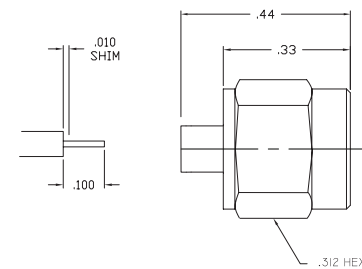

SMA Series

DIRECT SOLDER FOR SEMI-RIGID CABLE -STAINLESS STEEL VERSIONS

STRAIGHT CABLE PLUG

PART NUMBER	CONTACT	CABLE
705522-101	CAPTIVE	.086 S/R
705522-601	NON-CAPTIVE	.086 S/R

BODY: GOLD PLATE
COUPLING NUT: PASSIVATED

STRAIGHT CABLE PLUG - ANTI-TORQUE

PART NUMBER	CONTACT	CABLE
705522-301	CAPTIVE	.086 S/R
705522-302	NON-CAPTIVE	.086 S/R

BODY: GOLD PLATE
COUPLING NUT: PASSIVATED

HIGH FREQUENCY (40GHz)

STRAIGHT CABLE PLUG- ANTI -TORQUE

PART NUMBER	CONTACT	CABLE
705522-303	NON-CAPTIVE	.086 S/R

BODY: GOLD PLATE
COUPLING NUT: PASSIVATED

HIGH FREQUENCY (40GHz)

STRAIGHT CABLE PLUG

PART NUMBER	CONTACT	CABLE
705522-304	NON-CAPTIVE	.086 S/R

BODY: GOLD PLATE
COUPLING NUT: PASSIVATED

STRAIGHT CABLE PLUG - COMPRESSION CRIMP

PART NUMBER	CONTACT	CABLE
705522-909	CAPTIVE	.086 S/R

BODY & COUPLING NUT: PASSIVATED