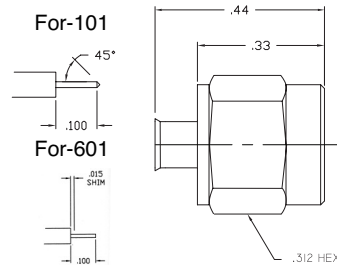

SMA Series

DIRECT SOLDER FOR SEMI-RIGID CABLE -STAINLESS STEEL VERSIONS

STRAIGHT CABLE PLUG

PART NUMBER	CONTACT	CABLE
705522-101	CAPTIVE	.086 S/R
705522-601	NON-CAPTIVE	.086 S/R

BODY: GOLD PLATE
COUPLING NUT: PASSIVATED

STRAIGHT CABLE PLUG - ANTI-TORQUE

PART NUMBER	CONTACT	CABLE
705522-301	CAPTIVE	.086 S/R
705522-302	NON-CAPTIVE	.086 S/R

BODY: GOLD PLATE
COUPLING NUT: PASSIVATED

HIGH FREQUENCY (40GHz)

STRAIGHT CABLE PLUG- ANTI -TORQUE

PART NUMBER	CONTACT	CABLE
705522-303	NON-CAPTIVE	.086 S/R

BODY: GOLD PLATE
COUPLING NUT: PASSIVATED

HIGH FREQUENCY (40GHz)

STRAIGHT CABLE PLUG

PART NUMBER	CONTACT	CABLE
705522-304	NON-CAPTIVE	.086 S/R

BODY: GOLD PLATE
COUPLING NUT: PASSIVATED

STRAIGHT CABLE PLUG - COMPRESSION CRIMP

PART NUMBER	CONTACT	CABLE
705522-909	CAPTIVE	.086 S/R

BODY & COUPLING NUT: PASSIVATED