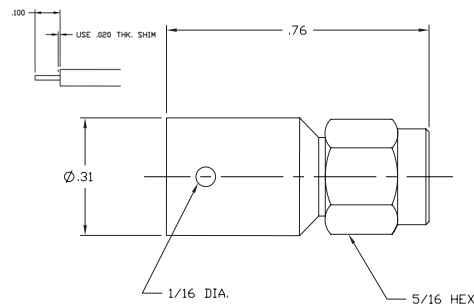

## DIRECT SOLDER FOR SEMI-RIGID CABLE -STAINLESS STEEL VERSIONS

**STRAIGHT CABLE PLUG**

PART NUMBER	CONTACT	CABLE
705533-101	NON-CAPTIVE	.141 S/R
705533-201	NON-CAPTIVE	.141 LA S/R

**BODY: GOLD PLATE**  
**COUPLING NUT: PASSIVATED**

**STRAIGHT CABLE PLUG**

PART NUMBER	CONTACT	CABLE
705533-301	CAPTIVE	.141 S/R

**BODY: GOLD PLATE**  
**COUPLING NUT: PASSIVATED**

**STRAIGHT CABLE PLUG - ANTI-TORQUE/ NO CONTACT**

PART NUMBER	STEPPED BODY	CABLE
705533-901	YES	.141 S/R

**BODY: GOLD PLATE**  
**COUPLING NUT: PASSIVATED**

**STRAIGHT CABLE PLUG - COMPRESSION CRIMP**

PART NUMBER	CONTACT	CABLE
705533-909	CAPTIVE	.141 S/R

**BODY & COUPLING NUT: PASSIVATED**

**STRAIGHT CABLE PLUG**

PART NUMBER	CONTACT	CABLE
705540-102	NON-CAPTIVE	.250 S/R
705540-201	NON-CAPTIVE	.250 WP S/R

**BODY: GOLD PLATE**  
**COUPLING NUT: PASSIVATED**