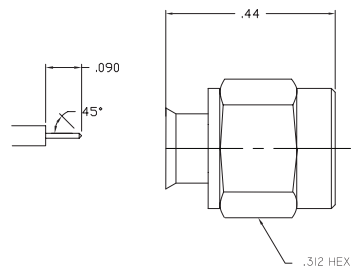

## DIRECT SOLDER FOR SEMI-RIGID CABLE -STAINLESS STEEL VERSIONS

**STRAIGHT CABLE PLUG**

PART NUMBER	CONTACT	CABLE
705533-101	NON-CAPTIVE	.141 S/R
705533-201	NON-CAPTIVE	.141 LA S/R

**BODY: GOLD PLATE**  
**COUPLING NUT: PASSIVATED**

**STRAIGHT CABLE PLUG**

PART NUMBER	CONTACT	CABLE
705533-301	CAPTIVE	.141 S/R

**BODY: GOLD PLATE**  
**COUPLING NUT: PASSIVATED**

**STRAIGHT CABLE PLUG - ANTI-TORQUE/ NO CONTACT**

PART NUMBER	STEPPED BODY	CABLE
705533-901	YES	.141 S/R

**BODY: GOLD PLATE**  
**COUPLING NUT: PASSIVATED**

**STRAIGHT CABLE PLUG - COMPRESSION CRIMP**

PART NUMBER	CONTACT	CABLE
705533-909	CAPTIVE	.141 S/R

**BODY & COUPLING NUT: PASSIVATED**

**STRAIGHT CABLE PLUG**

PART NUMBER	CONTACT	CABLE
705540-102	NON-CAPTIVE	.250 S/R
705540-201	NON-CAPTIVE	.250 WP S/R

**BODY: GOLD PLATE**  
**COUPLING NUT: PASSIVATED**