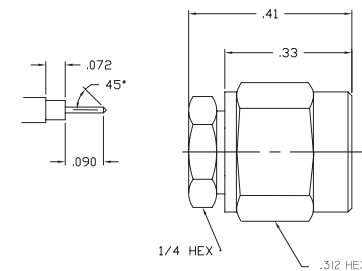

## DIRECT SOLDER FOR SEMI-RIGID CABLE -STAINLESS STEEL VERSIONS

**STRAIGHT CABLE PLUG**

PART NUMBER	CONTACT	CABLE
705533-101	NON-CAPTIVE	.141 S/R
705533-201	NON-CAPTIVE	.141 LA S/R

**BODY: GOLD PLATE**  
**COUPLING NUT: PASSIVATED**

**STRAIGHT CABLE PLUG**

PART NUMBER	CONTACT	CABLE
705533-301	CAPTIVE	.141 S/R

**BODY: GOLD PLATE**  
**COUPLING NUT: PASSIVATED**

**STRAIGHT CABLE PLUG - ANTI-TORQUE/ NO CONTACT**

PART NUMBER	STEPPED BODY	CABLE
705533-901	YES	.141 S/R

**BODY: GOLD PLATE**  
**COUPLING NUT: PASSIVATED**

**STRAIGHT CABLE PLUG - COMPRESSION CRIMP**

PART NUMBER	CONTACT	CABLE
705533-909	CAPTIVE	.141 S/R

**BODY & COUPLING NUT: PASSIVATED**

**STRAIGHT CABLE PLUG**

PART NUMBER	CONTACT	CABLE
705540-102	NON-CAPTIVE	.250 S/R
705540-201	NON-CAPTIVE	.250 WP S/R

**BODY: GOLD PLATE**  
**COUPLING NUT: PASSIVATED**