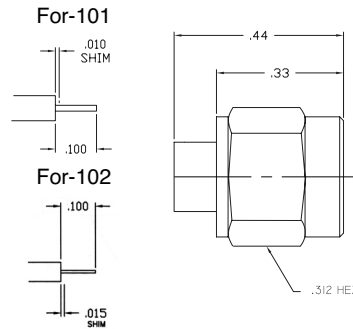

## DIRECT SOLDER FOR SEMI-RIGID CABLE -STAINLESS STEEL VERSIONS

**STRAIGHT CABLE PLUG**

PART NUMBER	CONTACT	CABLE
705533-101	NON-CAPTIVE	.141 S/R
705533-201	NON-CAPTIVE	.141 LA S/R

**BODY: GOLD PLATE**  
**COUPLING NUT: PASSIVATED**

**STRAIGHT CABLE PLUG**

PART NUMBER	CONTACT	CABLE
705533-301	CAPTIVE	.141 S/R

**BODY: GOLD PLATE**  
**COUPLING NUT: PASSIVATED**

**STRAIGHT CABLE PLUG - ANTI-TORQUE/ NO CONTACT**

PART NUMBER	STEPPED BODY	CABLE
705533-901	YES	.141 S/R

**BODY: GOLD PLATE**  
**COUPLING NUT: PASSIVATED**

**STRAIGHT CABLE PLUG - COMPRESSION CRIMP**

PART NUMBER	CONTACT	CABLE
705533-909	CAPTIVE	.141 S/R

**BODY & COUPLING NUT: PASSIVATED**

**STRAIGHT CABLE PLUG**

PART NUMBER	CONTACT	CABLE
705540-102	NON-CAPTIVE	.250 S/R
705540-201	NON-CAPTIVE	.250 WP S/R

**BODY: GOLD PLATE**  
**COUPLING NUT: PASSIVATED**