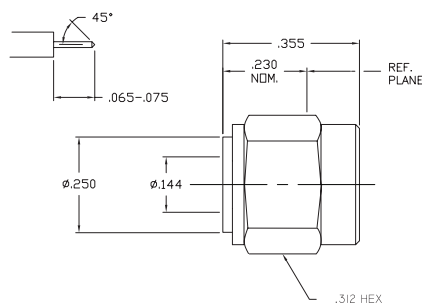

## DIRECT SOLDER FOR SEMI-RIGID CABLE -STAINLESS STEEL VERSIONS

**STRAIGHT CABLE PLUG**

PART NUMBER	CONTACT	CABLE
705533-101	NON-CAPTIVE	.141 S/R
705533-201	NON-CAPTIVE	.141 LA S/R

**BODY: GOLD PLATE**  
**COUPLING NUT: PASSIVATED**

**STRAIGHT CABLE PLUG**

PART NUMBER	CONTACT	CABLE
705533-301	CAPTIVE	.141 S/R

**BODY: GOLD PLATE**  
**COUPLING NUT: PASSIVATED**

**STRAIGHT CABLE PLUG - ANTI-TORQUE/ NO CONTACT**

PART NUMBER	STEPPED BODY	CABLE
705533-901	YES	.141 S/R

**BODY: GOLD PLATE**  
**COUPLING NUT: PASSIVATED**

**STRAIGHT CABLE PLUG - COMPRESSION CRIMP**

PART NUMBER	CONTACT	CABLE
705533-909	CAPTIVE	.141 S/R

**BODY & COUPLING NUT: PASSIVATED**

**STRAIGHT CABLE PLUG**

PART NUMBER	CONTACT	CABLE
705540-102	NON-CAPTIVE	.250 S/R
705540-201	NON-CAPTIVE	.250 WP S/R

**BODY: GOLD PLATE**  
**COUPLING NUT: PASSIVATED**