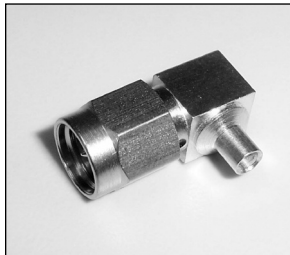

## DIRECT SOLDER FOR SEMI-RIGID CABLE -STAINLESS STEEL VERSIONS

### STRAIGHT CABLE PLUG - NO CONTACT

PART NUMBER	STEPPED BODY	CABLE
705527-102	YES	.141 S/R
705527-103	NO	.141 S/R

**BODY: GOLD PLATE**  
**COUPLING NUT: PASSIVATED**

### RIGHT ANGLE CABLE PLUG

PART NUMBER	CABLE
705523-186	.086 S/R

**BODY: GOLD PLATE**  
**COUPLING NUT: PASSIVATED**

### RIGHT ANGLE CABLE PLUG

PART NUMBER	CABLE
705516-101	.141 S/R

**BODY: GOLD PLATE**  
**COUPLING NUT: PASSIVATED**