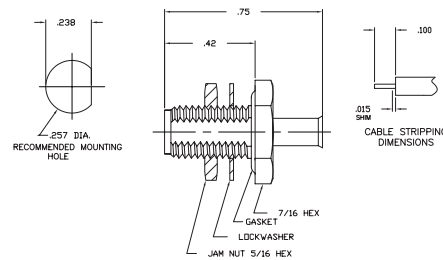

### STRAIGHT CABLE PLUG - NO CONTACT

PART NUMBER	STEPPED BODY	CABLE
705527-102	YES	.141 S/R
705527-103	NO	.141 S/R

**BODY: GOLD PLATE**  
**COUPLING NUT: PASSIVATED**

### RIGHT ANGLE CABLE PLUG

PART NUMBER	CABLE
705523-186	.086 S/R

**BODY: GOLD PLATE**  
**COUPLING NUT: PASSIVATED**

### RIGHT ANGLE CABLE PLUG

PART NUMBER	CABLE
705516-101	.141 S/R

**BODY: GOLD PLATE**  
**COUPLING NUT: PASSIVATED**

### BULKHEAD FEED THROUGH CABLE JACK

PART NUMBER	CABLE
705529-101	.086 S/R

**BODY, NUT & WASHER: GOLD PLATE**