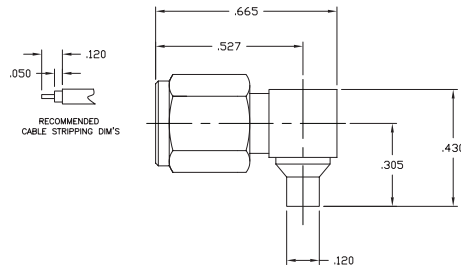

### STRAIGHT CABLE PLUG - NO CONTACT

PART NUMBER	STEPPED BODY	CABLE
705527-102	YES	.141 S/R
705527-103	NO	.141 S/R

**BODY: GOLD PLATE**  
**COUPLING NUT: PASSIVATED**

### RIGHT ANGLE CABLE PLUG

PART NUMBER	CABLE
705523-186	.086 S/R

**BODY: GOLD PLATE**  
**COUPLING NUT: PASSIVATED**

### RIGHT ANGLE CABLE PLUG

PART NUMBER	CABLE
705516-101	.141 S/R

**BODY: GOLD PLATE**  
**COUPLING NUT: PASSIVATED**

### BULKHEAD FEED THROUGH CABLE JACK

PART NUMBER	CABLE
705529-101	.086 S/R

**BODY, NUT & WASHER: GOLD PLATE**