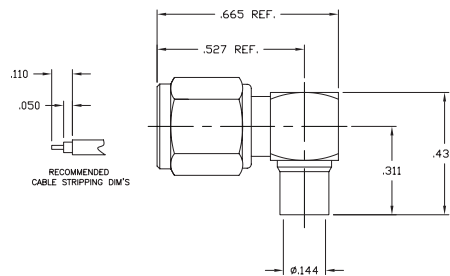

### STRAIGHT CABLE PLUG - NO CONTACT

PART NUMBER	STEPPED BODY	CABLE
705527-102	YES	.141 S/R
705527-103	NO	.141 S/R

**BODY: GOLD PLATE**  
**COUPLING NUT: PASSIVATED**

### RIGHT ANGLE CABLE PLUG

PART NUMBER	CABLE
705523-186	.086 S/R

**BODY: GOLD PLATE**  
**COUPLING NUT: PASSIVATED**

### RIGHT ANGLE CABLE PLUG

PART NUMBER	CABLE
705516-101	.141 S/R

**BODY: GOLD PLATE**  
**COUPLING NUT: PASSIVATED**

### BULKHEAD FEED THROUGH CABLE JACK

PART NUMBER	CABLE
705529-101	.086 S/R

**BODY, NUT & WASHER: GOLD PLATE**