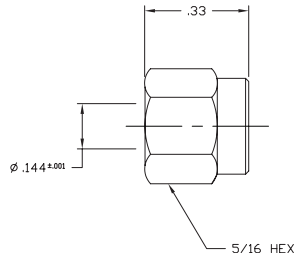

### STRAIGHT CABLE PLUG - NO CONTACT

PART NUMBER	STEPPED BODY	CABLE
705527-102	YES	.141 S/R
705527-103	NO	.141 S/R

**BODY: GOLD PLATE**  
**COUPLING NUT: PASSIVATED**

### RIGHT ANGLE CABLE PLUG

PART NUMBER	CABLE
705523-186	.086 S/R

**BODY: GOLD PLATE**  
**COUPLING NUT: PASSIVATED**

### RIGHT ANGLE CABLE PLUG

PART NUMBER	CABLE
705516-101	.141 S/R

**BODY: GOLD PLATE**  
**COUPLING NUT: PASSIVATED**

### BULKHEAD FEED THROUGH CABLE JACK

PART NUMBER	CABLE
705529-101	.086 S/R

**BODY, NUT & WASHER: GOLD PLATE**