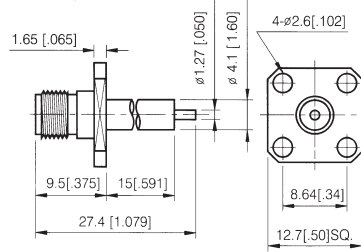

## PANEL MOUNT RECEPTACLES

**PANEL MOUNT PLUG RECEPTACLE-4 HOLE  
SQUARE FLANGE-EXPOSED TEFLON**  
PART NUMBER 705618-001SMA

**PANEL MOUNT JACK RECEPTACLE-4 HOLE  
SQUARE FLANGE-EXPOSED TEFLON**  
PART NUMBER 705624-001SMA

**PANEL MOUNT JACK RECEPTACLE-2 HOLE  
SQUARE FLANGE-EXPOSED TEFLON**  
PART NUMBER 705626-001SMA