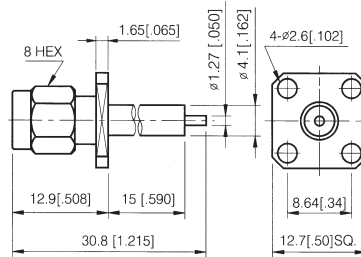

## PANEL MOUNT RECEPTACLES

**PANEL MOUNT PLUG RECEPTACLE-4 HOLE  
SQUARE FLANGE-EXPOSED TEFLON**  
PART NUMBER 705618-001SMA

**PANEL MOUNT JACK RECEPTACLE-4 HOLE  
SQUARE FLANGE-EXPOSED TEFLON**  
PART NUMBER 705624-001SMA

**PANEL MOUNT JACK RECEPTACLE-2 HOLE  
SQUARE FLANGE-EXPOSED TEFLON**  
PART NUMBER 705626-001SMA