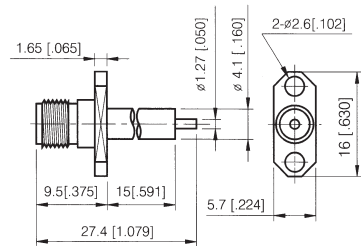

## PANEL MOUNT RECEPTACLES

**PANEL MOUNT PLUG RECEPTACLE-4 HOLE  
SQUARE FLANGE-EXPOSED TEFLON**  
PART NUMBER 705618-001SMA

**PANEL MOUNT JACK RECEPTACLE-4 HOLE  
SQUARE FLANGE-EXPOSED TEFLON**  
PART NUMBER 705624-001SMA

**PANEL MOUNT JACK RECEPTACLE-2 HOLE  
SQUARE FLANGE-EXPOSED TEFLON**  
PART NUMBER 705626-001SMA