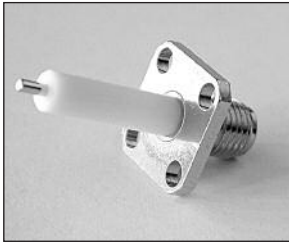

## PANEL MOUNT RECEPTACLES

**PANEL MOUNT PLUG RECEPTACLE-4 HOLE  
SQUARE FLANGE-EXPOSED TEFLON**  
PART NUMBER 705618-001SMA

**PANEL MOUNT JACK RECEPTACLE-4 HOLE  
SQUARE FLANGE-EXPOSED TEFLON**  
PART NUMBER 705624-001SMA

**PANEL MOUNT JACK RECEPTACLE-2 HOLE  
SQUARE FLANGE-EXPOSED TEFLON**  
PART NUMBER 705626-001SMA