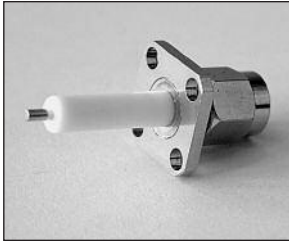

## PANEL MOUNT RECEPTACLES

**PANEL MOUNT PLUG RECEPTACLE-4 HOLE  
SQUARE FLANGE-EXPOSED TEFLON**  
PART NUMBER 705618-001SMA

**PANEL MOUNT JACK RECEPTACLE-4 HOLE  
SQUARE FLANGE-EXPOSED TEFLON**  
PART NUMBER 705624-001SMA

**PANEL MOUNT JACK RECEPTACLE-2 HOLE  
SQUARE FLANGE-EXPOSED TEFLON**  
PART NUMBER 705626-001SMA