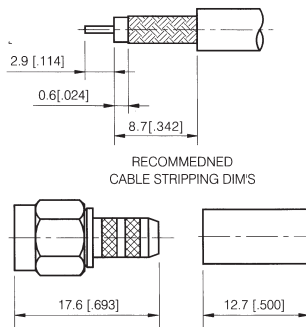

SMA Series

CRIMP ATTACHMENTS FOR FLEXIBLE CABLE

STRAIGHT CRIMP PLUG

PART NUMBER	CABLE
705548-001SMA	RG-58, RG-141
705545-001SMA	RG-55, RG-142

STRAIGHT CRIMP PLUG

PART NUMBER	CABLE
705546-001SMA	RG-316, RG-188
705546-002SMA	RG-316 (DOUBLE SHIELDED)
705551-001SMA	RG-178, RG-196

RIGHT ANGLE CRIMP PLUG

PART NUMBER	CABLE
705558-001SMA	RG-58, RG-141
705555-001SMA	RG-55, RG-142

RIGHT ANGLE CRIMP PLUG

PART NUMBER	CABLE
705556-001SMA	RG-316, RG-188
705556-002SMA	RG-316 (DOUBLE SHIELDED)
705559-001SMA	RG-178, RG-196