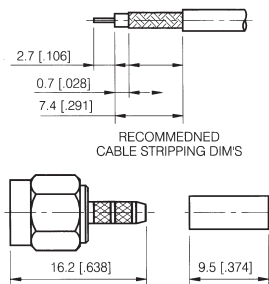

SMA Series

CRIMP ATTACHMENTS FOR FLEXIBLE CABLE

STRAIGHT CRIMP PLUG

PART NUMBER	CABLE
705548-001SMA	RG-58, RG-141
705545-001SMA	RG-55, RG-142

STRAIGHT CRIMP PLUG

PART NUMBER	CABLE
705546-001SMA	RG-316, RG-188
705546-002SMA	RG-316 (DOUBLE SHIELDED)
705551-001SMA	RG-178, RG-196

RIGHT ANGLE CRIMP PLUG

PART NUMBER	CABLE
705558-001SMA	RG-58, RG-141
705555-001SMA	RG-55, RG-142

RIGHT ANGLE CRIMP PLUG

PART NUMBER	CABLE
705556-001SMA	RG-316, RG-188
705556-002SMA	RG-316 (DOUBLE SHIELDED)
705559-001SMA	RG-178, RG-196