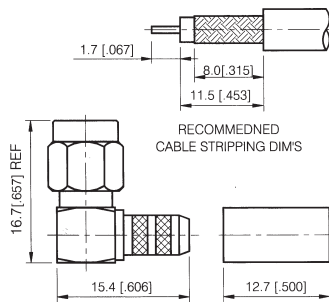

SMA Series

CRIMP ATTACHMENTS FOR FLEXIBLE CABLE

STRAIGHT CRIMP PLUG

PART NUMBER	CABLE
705548-001SMA	RG-58, RG-141
705545-001SMA	RG-55, RG-142

STRAIGHT CRIMP PLUG

PART NUMBER	CABLE
705546-001SMA	RG-316, RG-188
705546-002SMA	RG-316 (DOUBLE SHIELDED)
705551-001SMA	RG-178, RG-196

RIGHT ANGLE CRIMP PLUG

PART NUMBER	CABLE
705558-001SMA	RG-58, RG-141
705555-001SMA	RG-55, RG-142

RIGHT ANGLE CRIMP PLUG

PART NUMBER	CABLE
705556-001SMA	RG-316, RG-188
705556-002SMA	RG-316 (DOUBLE SHIELDED)
705559-001SMA	RG-178, RG-196