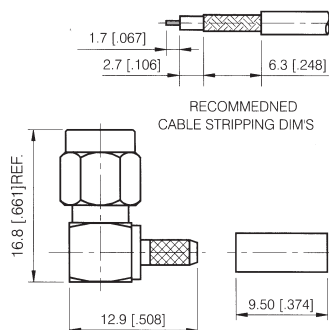

SMA Series

CRIMP ATTACHMENTS FOR FLEXIBLE CABLE

STRAIGHT CRIMP PLUG

PART NUMBER	CABLE
705548-001SMA	RG-58, RG-141
705545-001SMA	RG-55, RG-142

STRAIGHT CRIMP PLUG

PART NUMBER	CABLE
705546-001SMA	RG-316, RG-188
705546-002SMA	RG-316 (DOUBLE SHIELDED)
705551-001SMA	RG-178, RG-196

RIGHT ANGLE CRIMP PLUG

PART NUMBER	CABLE
705558-001SMA	RG-58, RG-141
705555-001SMA	RG-55, RG-142

RIGHT ANGLE CRIMP PLUG

PART NUMBER	CABLE
705556-001SMA	RG-316, RG-188
705556-002SMA	RG-316 (DOUBLE SHIELDED)
705559-001SMA	RG-178, RG-196