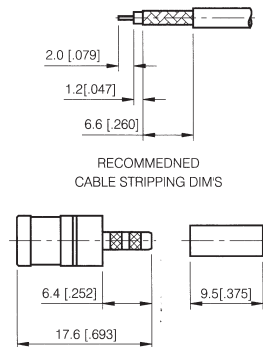

## CRIMP ATTACHMENTS FOR FLEXIBLE CABLE

### RIGHT ANGLE CRIMP PLUG

PART NUMBER	CABLE
700425-001SMB	RG-316, RG-188
700426-001SMB	RG-178, RG-196

### STRAIGHT CRIMP PLUG

PART NUMBER	CABLE
700405-001SMB	RG-316, RG-188