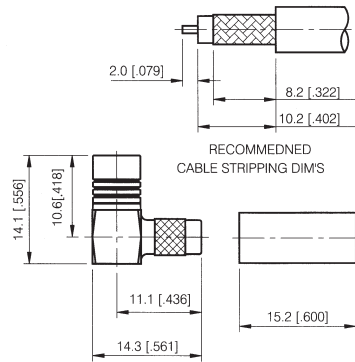

## CRIMP ATTACHMENTS FOR FLEXIBLE CABLE

### RIGHT ANGLE CRIMP PLUG

PART NUMBER	CABLE
700425-001SMB	RG-316, RG-188
700426-001SMB	RG-178, RG-196

### STRAIGHT CRIMP PLUG

PART NUMBER	CABLE
700405-001SMB	RG-316, RG-188