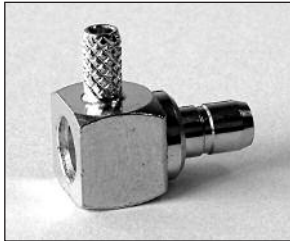

SMB Series

CRIMP ATTACHMENTS FOR FLEXIBLE CABLE

STRAIGHT CRIMP JACK

PART NUMBER	CABLE
700400-001SMB	RG-316, RG-188

RIGHT ANGLE CRIMP JACK

PART NUMBER	CABLE
700481SMB	RG-316, RG-188
700482SMB	RG-178, RG-196

BULKHEAD FEEDTHROUGH CRIMP JACK

PART NUMBER	CABLE
700410-001SMB	RG-316, RG-188