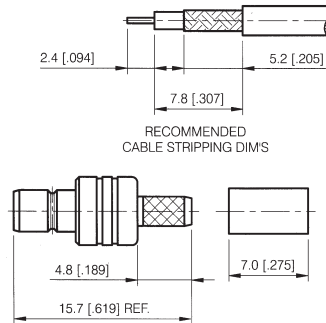

SMB Series

CRIMP ATTACHMENTS FOR FLEXIBLE CABLE

STRAIGHT CRIMP JACK

PART NUMBER	CABLE
700400-001SMB	RG-316, RG-188

RIGHT ANGLE CRIMP JACK

PART NUMBER	CABLE
700481SMB	RG-316, RG-188
700482SMB	RG-178, RG-196

BULKHEAD FEEDTHROUGH CRIMP JACK

PART NUMBER	CABLE
700410-001SMB	RG-316, RG-188