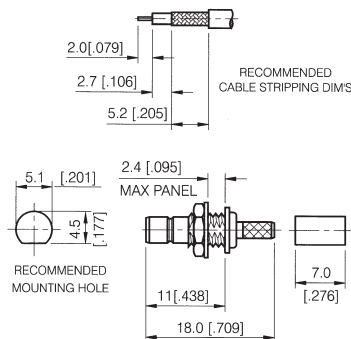

SMB Series

CRIMP ATTACHMENTS FOR FLEXIBLE CABLE

STRAIGHT CRIMP JACK

PART NUMBER	CABLE
700400-001SMB	RG-316, RG-188

RIGHT ANGLE CRIMP JACK

PART NUMBER	CABLE
700481SMB	RG-316, RG-188
700482SMB	RG-178, RG-196

BULKHEAD FEEDTHROUGH CRIMP JACK

PART NUMBER	CABLE
700410-001SMB	RG-316, RG-188