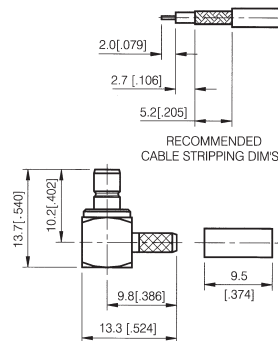

SMB Series

CRIMP ATTACHMENTS FOR FLEXIBLE CABLE

STRAIGHT CRIMP JACK

PART NUMBER	CABLE
700400-001SMB	RG-316, RG-188

RIGHT ANGLE CRIMP JACK

PART NUMBER	CABLE
700481SMB	RG-316, RG-188
700482SMB	RG-178, RG-196

BULKHEAD FEEDTHROUGH CRIMP JACK

PART NUMBER	CABLE
700410-001SMB	RG-316, RG-188