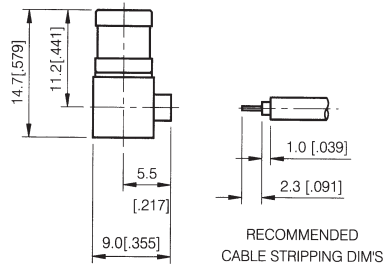

SMB Series

DIRECT SOLDER FOR SEMI-RIGID CABLE

STRAIGHT CABLE PLUG-WITH CONTACT

PART NUMBER	CABLE
700465-001SMB	.141 DIA. S/R
700466-001SMB	.086 DIA. S/R
700467-001SMB	.047 DIA. S/R

RIGHT ANGLE CABLE PLUG

PART NUMBER	CABLE
700472-001SMB	.141 DIA. S/R
700473-001SMB	.086 DIA. S/R
700474-001SMB	.047 DIA. S/R