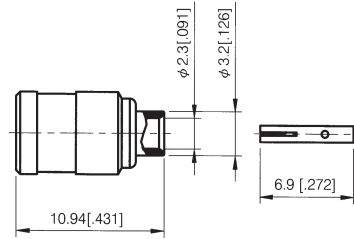

SMB Series

DIRECT SOLDER FOR SEMI-RIGID CABLE

STRAIGHT CABLE PLUG-WITH CONTACT

PART NUMBER	CABLE
700465-001SMB	.141 DIA. S/R
700466-001SMB	.086 DIA. S/R
700467-001SMB	.047 DIA. S/R

RIGHT ANGLE CABLE PLUG

PART NUMBER	CABLE
700472-001SMB	.141 DIA. S/R
700473-001SMB	.086 DIA. S/R
700474-001SMB	.047 DIA. S/R