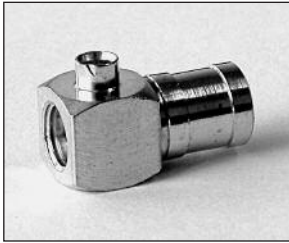

SMB Series

DIRECT SOLDER FOR SEMI-RIGID CABLE

STRAIGHT CABLE PLUG-WITH CONTACT

PART NUMBER	CABLE
700465-001SMB	.141 DIA. S/R
700466-001SMB	.086 DIA. S/R
700467-001SMB	.047 DIA. S/R

RIGHT ANGLE CABLE PLUG

PART NUMBER	CABLE
700472-001SMB	.141 DIA. S/R
700473-001SMB	.086 DIA. S/R
700474-001SMB	.047 DIA. S/R